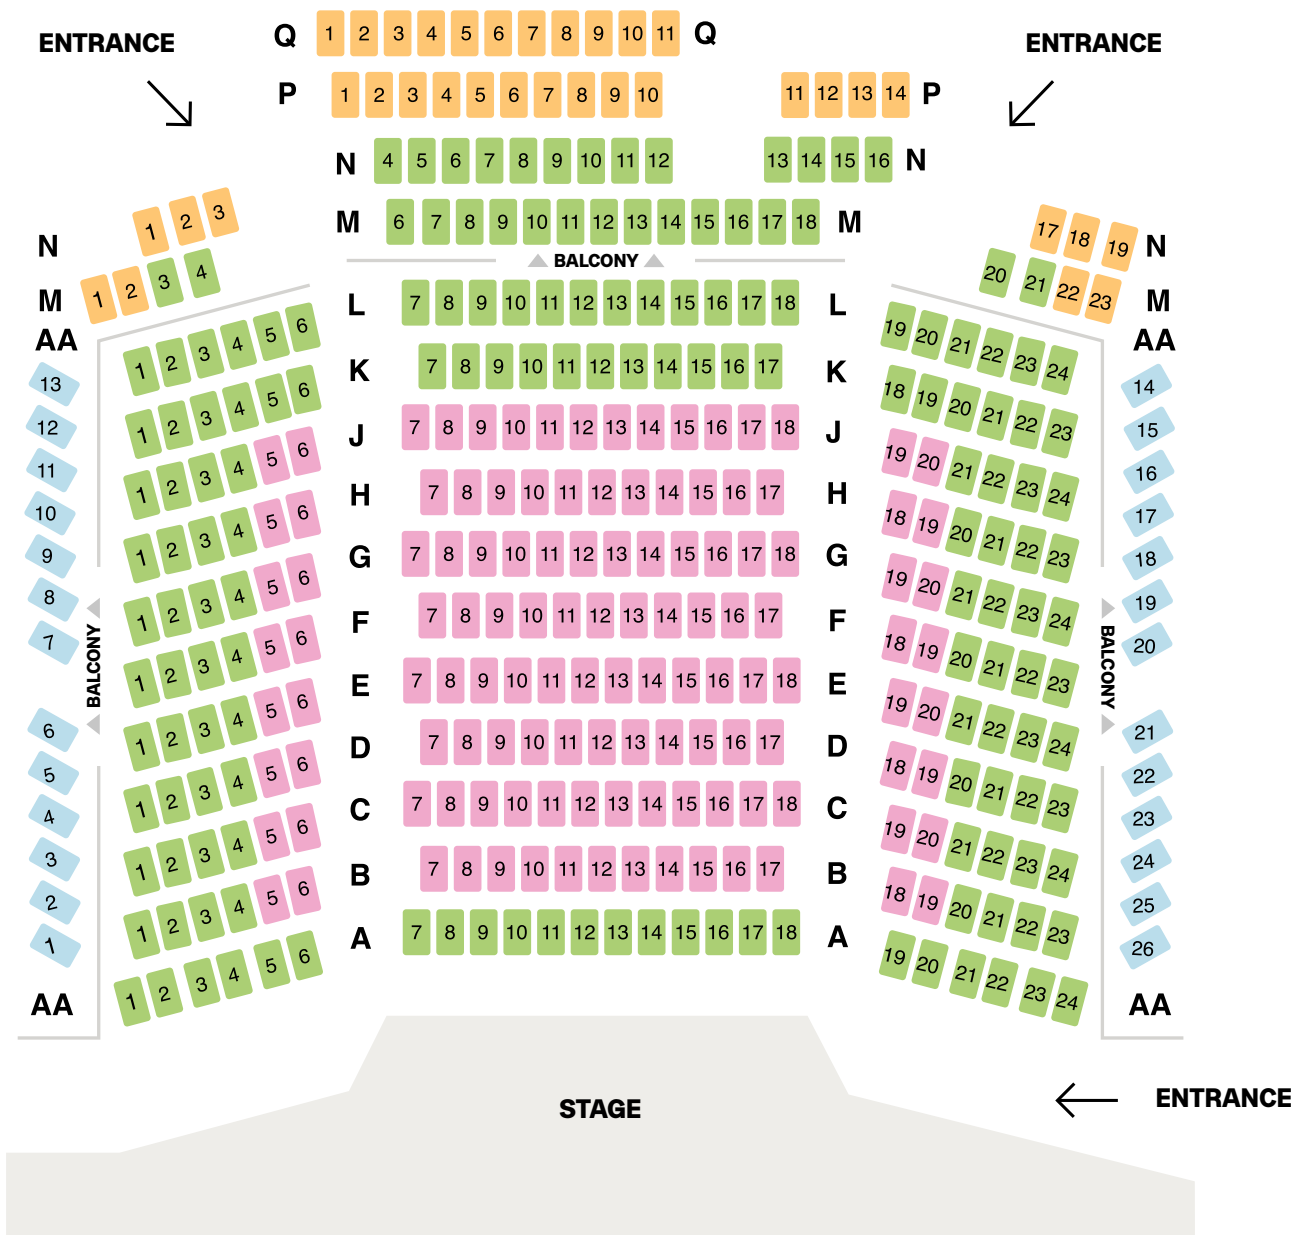

WHARF 1 END-ON CONFIGURATION

SYDNEY THEATRE
COMPANY

Seating Map Key

- Premium Reserve
- A-Reserve
- B Reserve
- Other Reserves

Seating charts reflect the general layout for the venue. The layout and specific seat locations may vary without notice. Reserve allocation is subject to change.

WHARF 1 CORNER CONFIGURATION

SYDNEY THEATRE
COMPANY

Seating Map Key

- Premium Reserve
- A-Reserve
- B Reserve

Seating charts reflect the general layout for the venue. The layout and specific seat locations may vary without notice. Reserve allocation is subject to change.