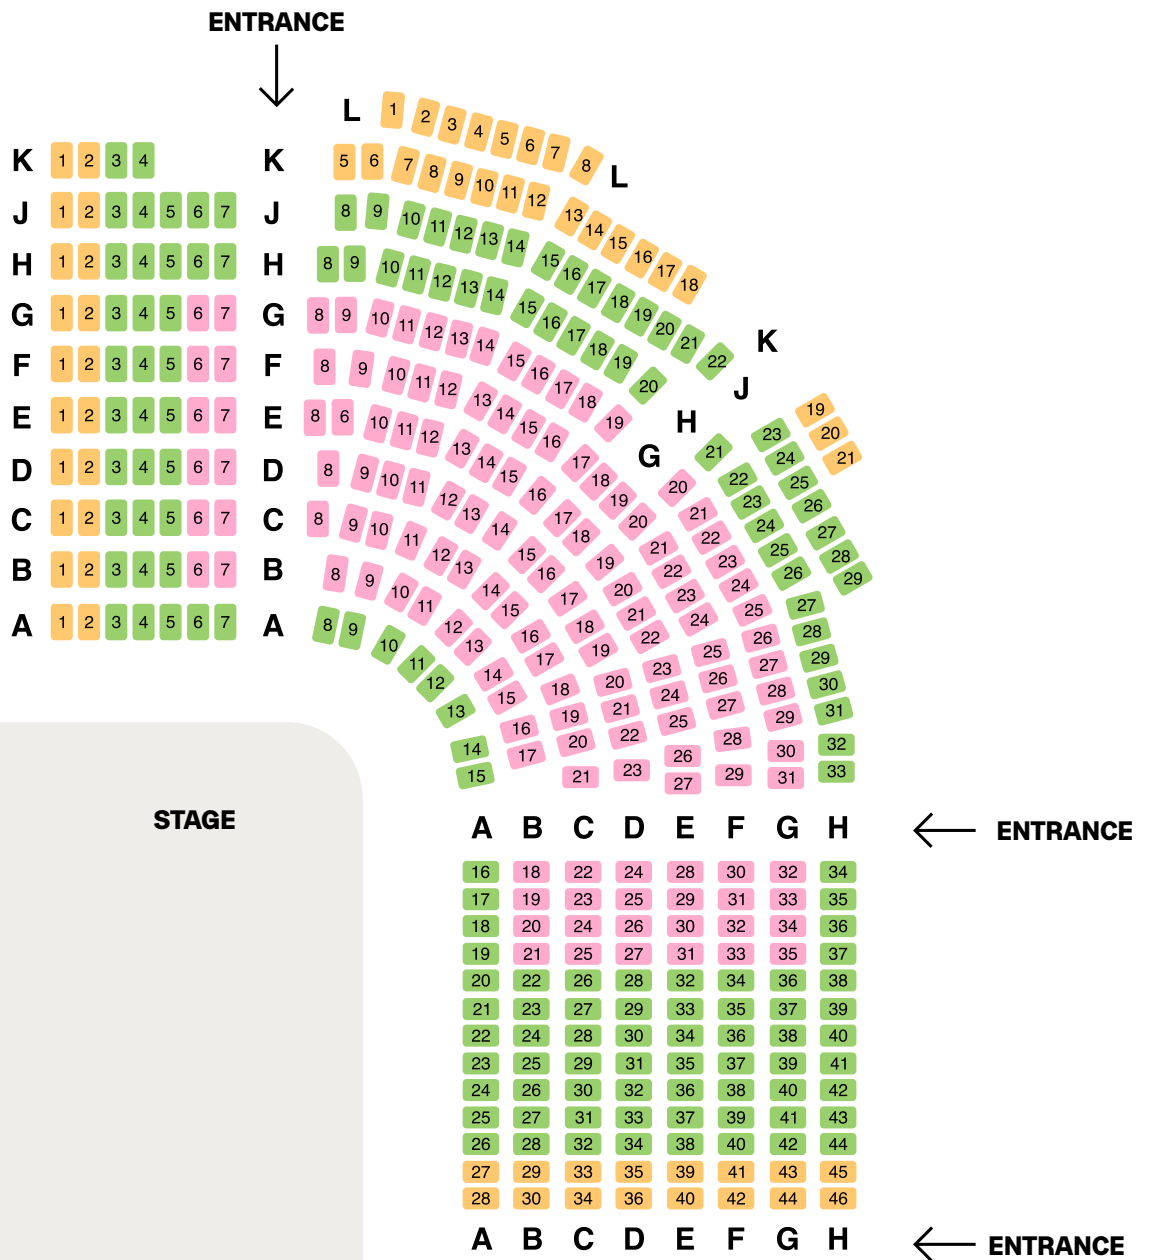

WHARF 1 END-ON CONFIGURATION

SYDNEY THEATRE
COMPANY

Seating Map Key

- Premium Reserve
- A-Reserve
- B Reserve
- Other Reserves

Seating charts reflect the general layout for the venue. The layout and specific seat locations may vary without notice. Reserve allocation is subject to change.

WHARF 1 CORNER CONFIGURATION

SYDNEY THEATRE
COMPANY

Seating Map Key

- Premium Reserve
- A-Reserve
- B Reserve

Seating charts reflect the general layout for the venue. The layout and specific seat locations may vary without notice. Reserve allocation is subject to change.