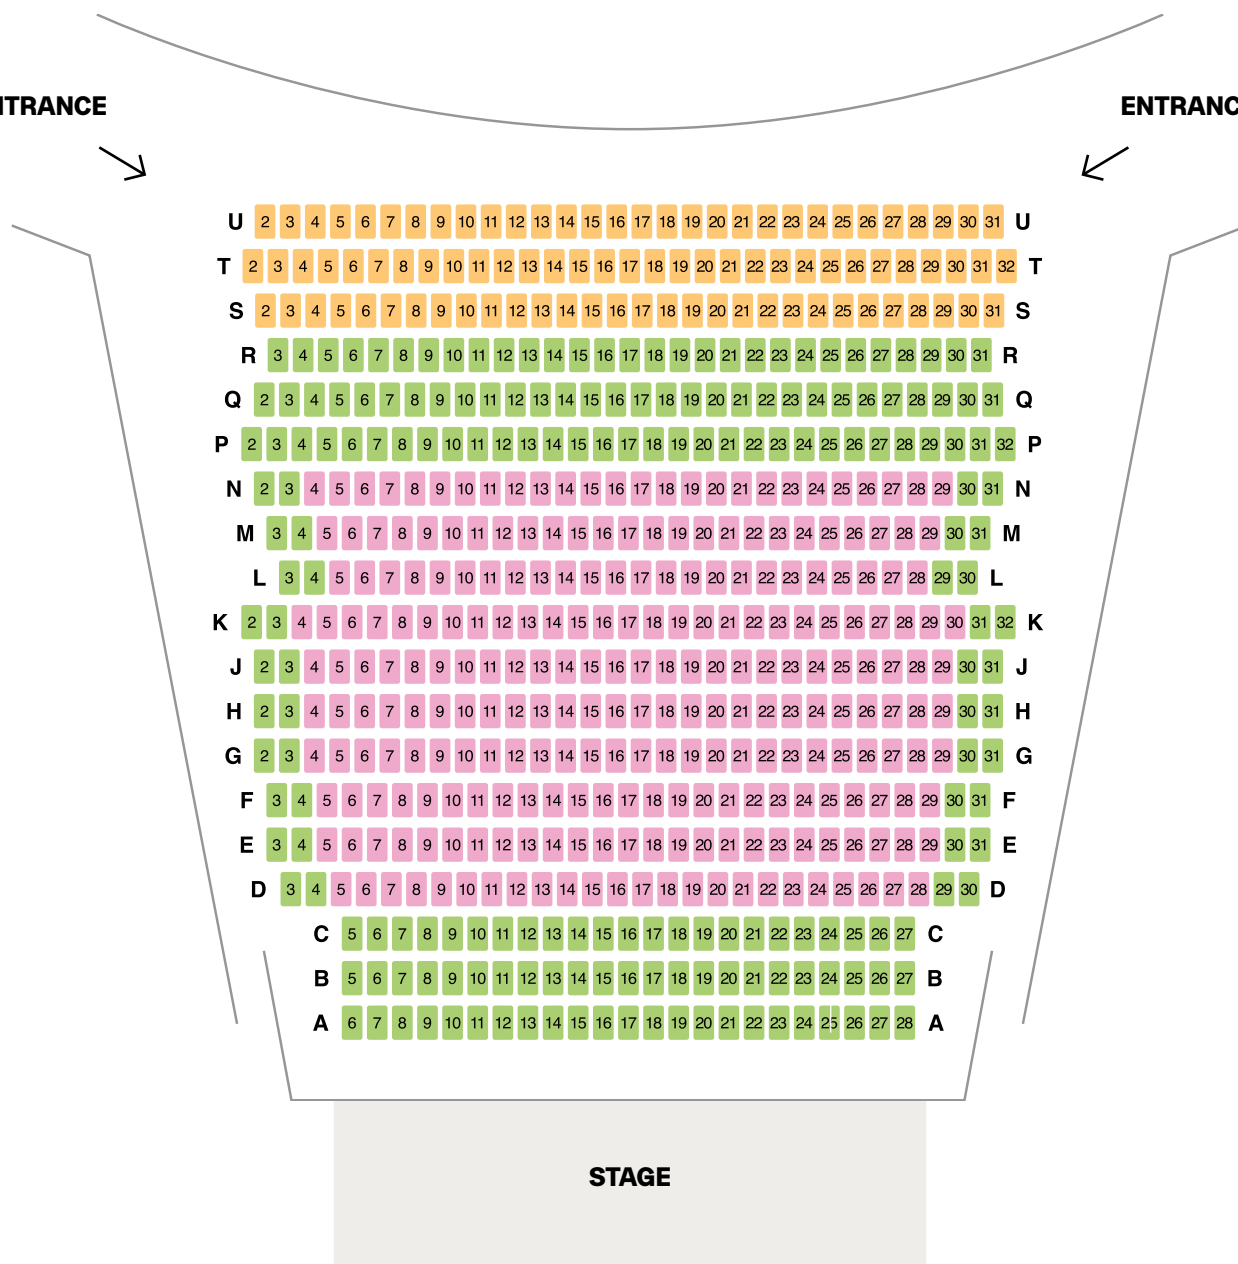

SYDNEY OPERA HOUSE DRAMA THEATRE

Seating Map Key

- Premium Reserve
- A-Reserve
- B Reserve

ENTRANCE

ENTRANCE

Seating charts reflect the general layout for the venue. The layout and specific seat locations may vary without notice. Reserve allocation is subject to change.