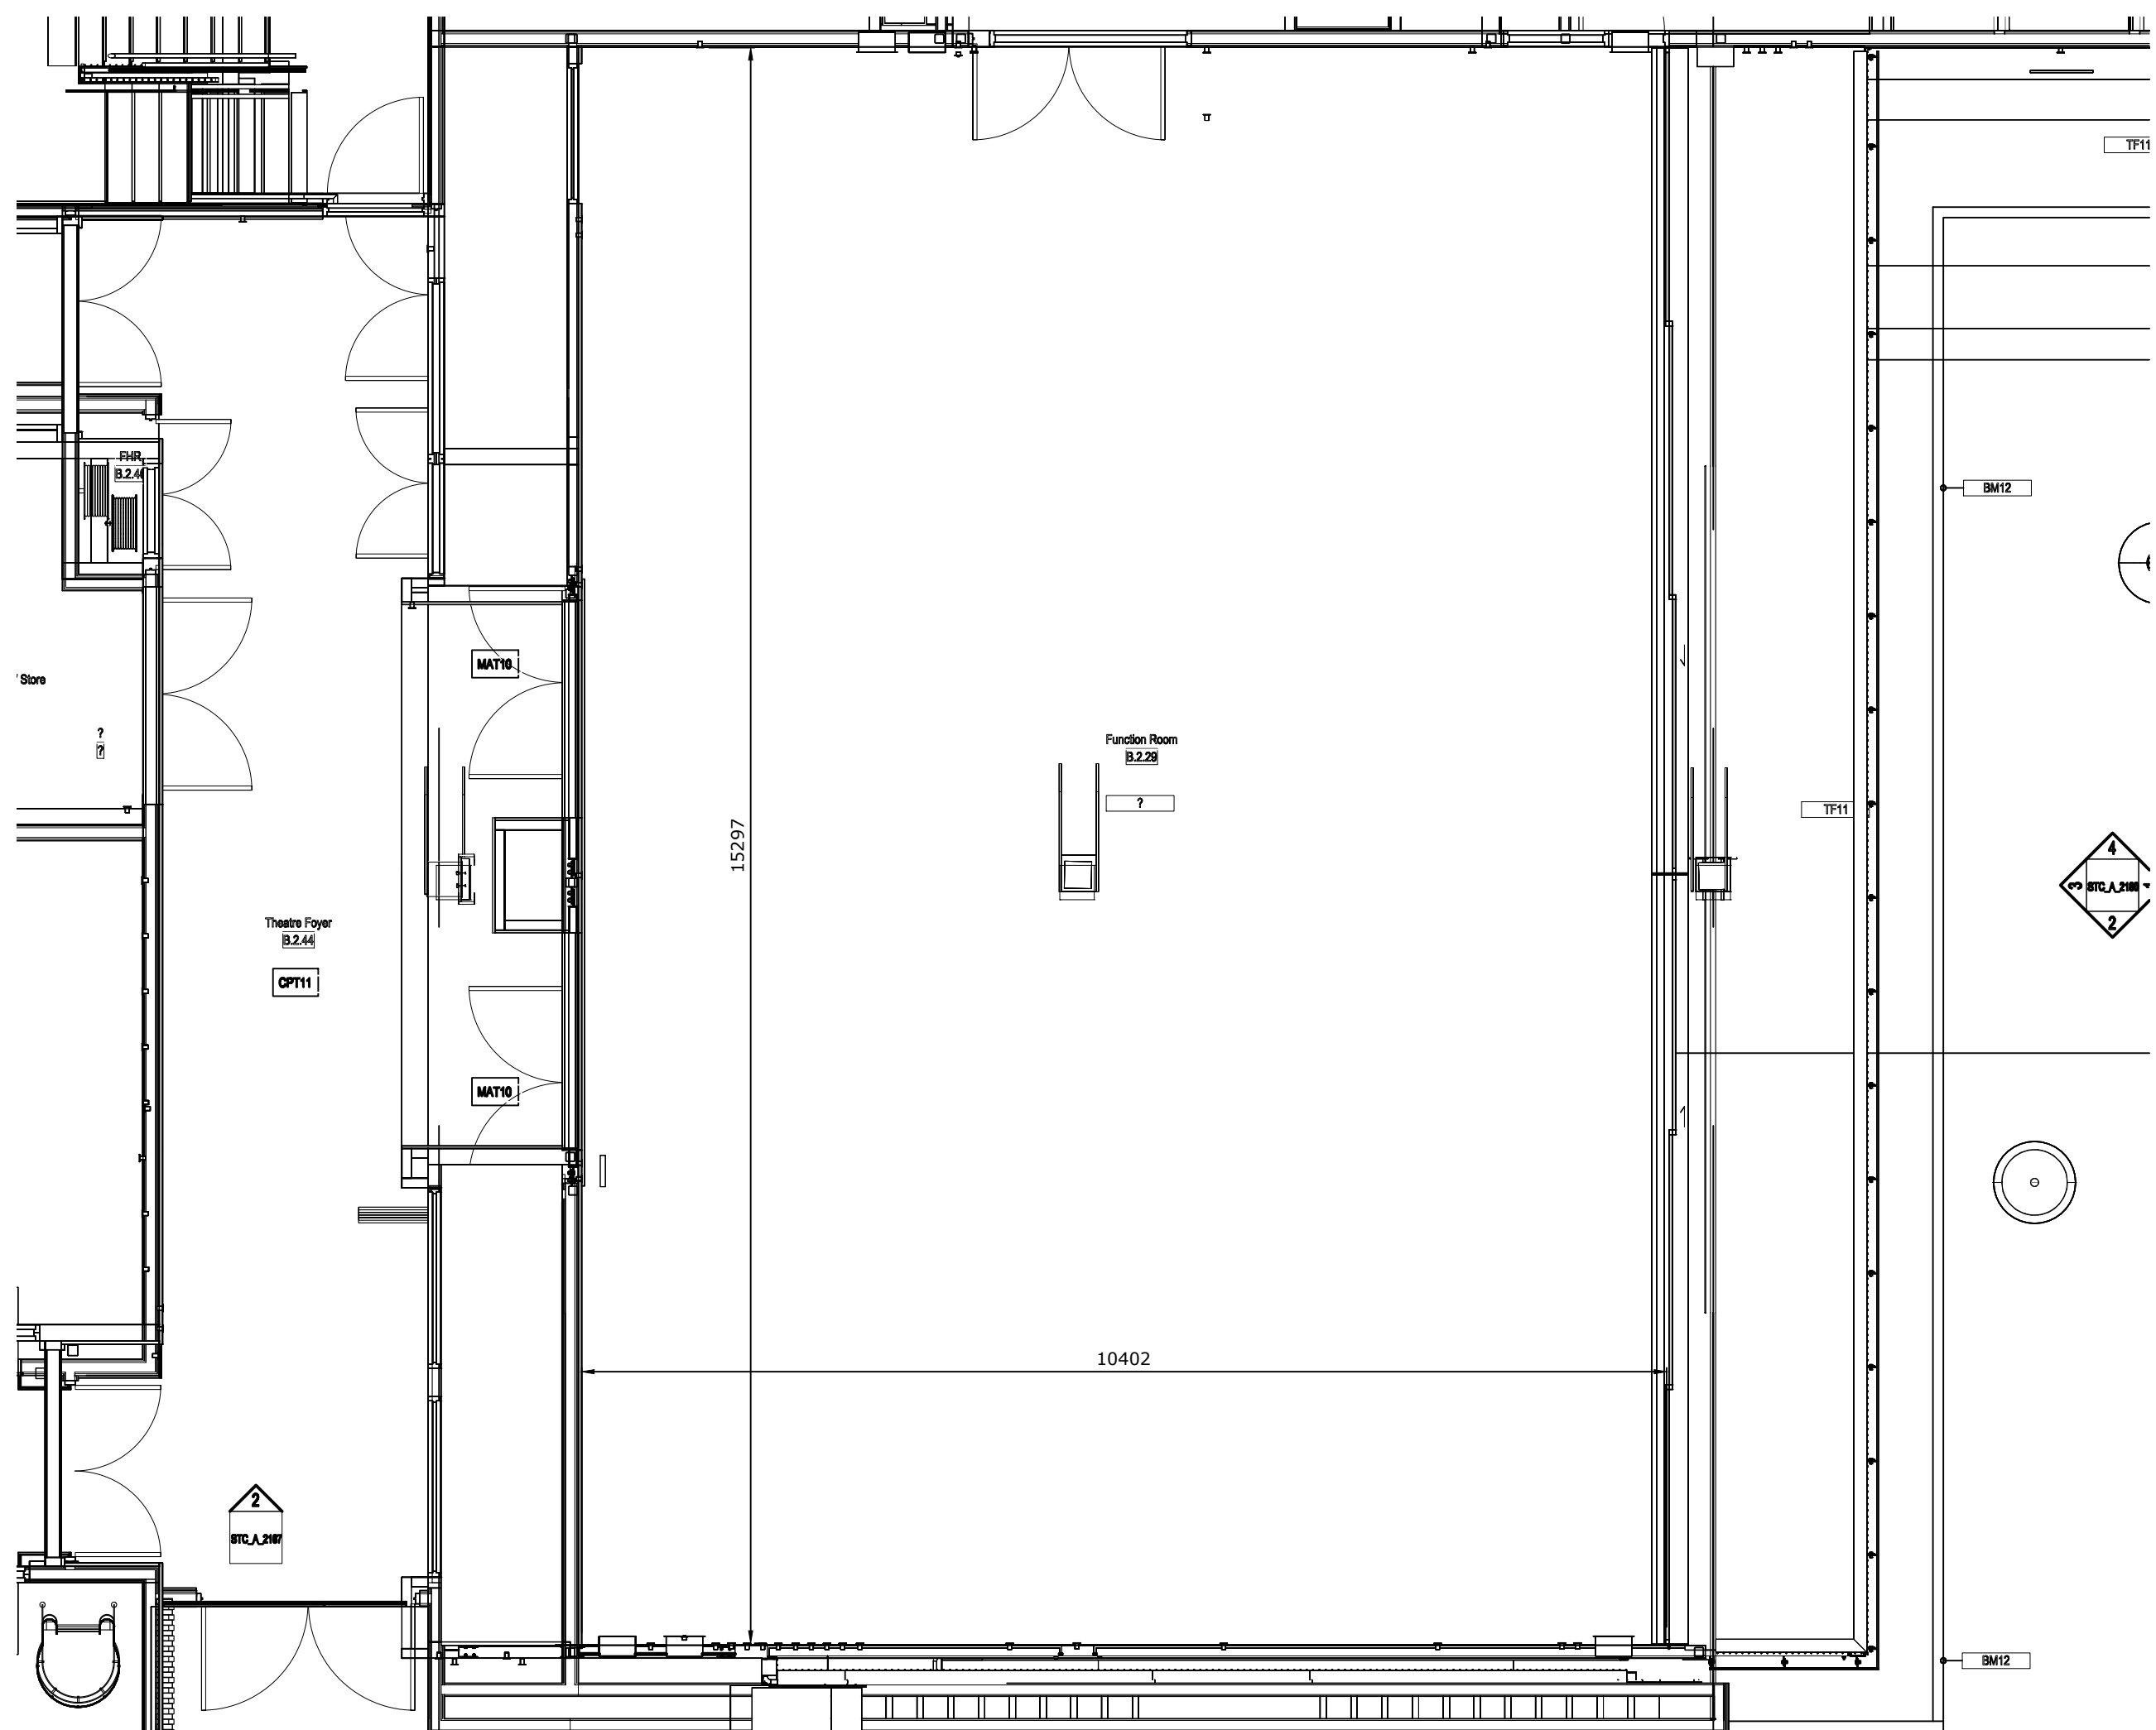

NOTES:

Revisions | By

Project
THE WHARF RENEWAL
SYDNEY THEATRE COMPANY

Title
FUNCTION SPACES
ORTHOGONAL VIEWS

Drawing Details
Scale NOTED Paper Size A3

Issue status
PRELIMINARY
NOT TO BE USED FOR CONSTRUCTION

Drawing Number
FUNCTION ROOM PLAN

PLAN VIEW SCALE 1:60