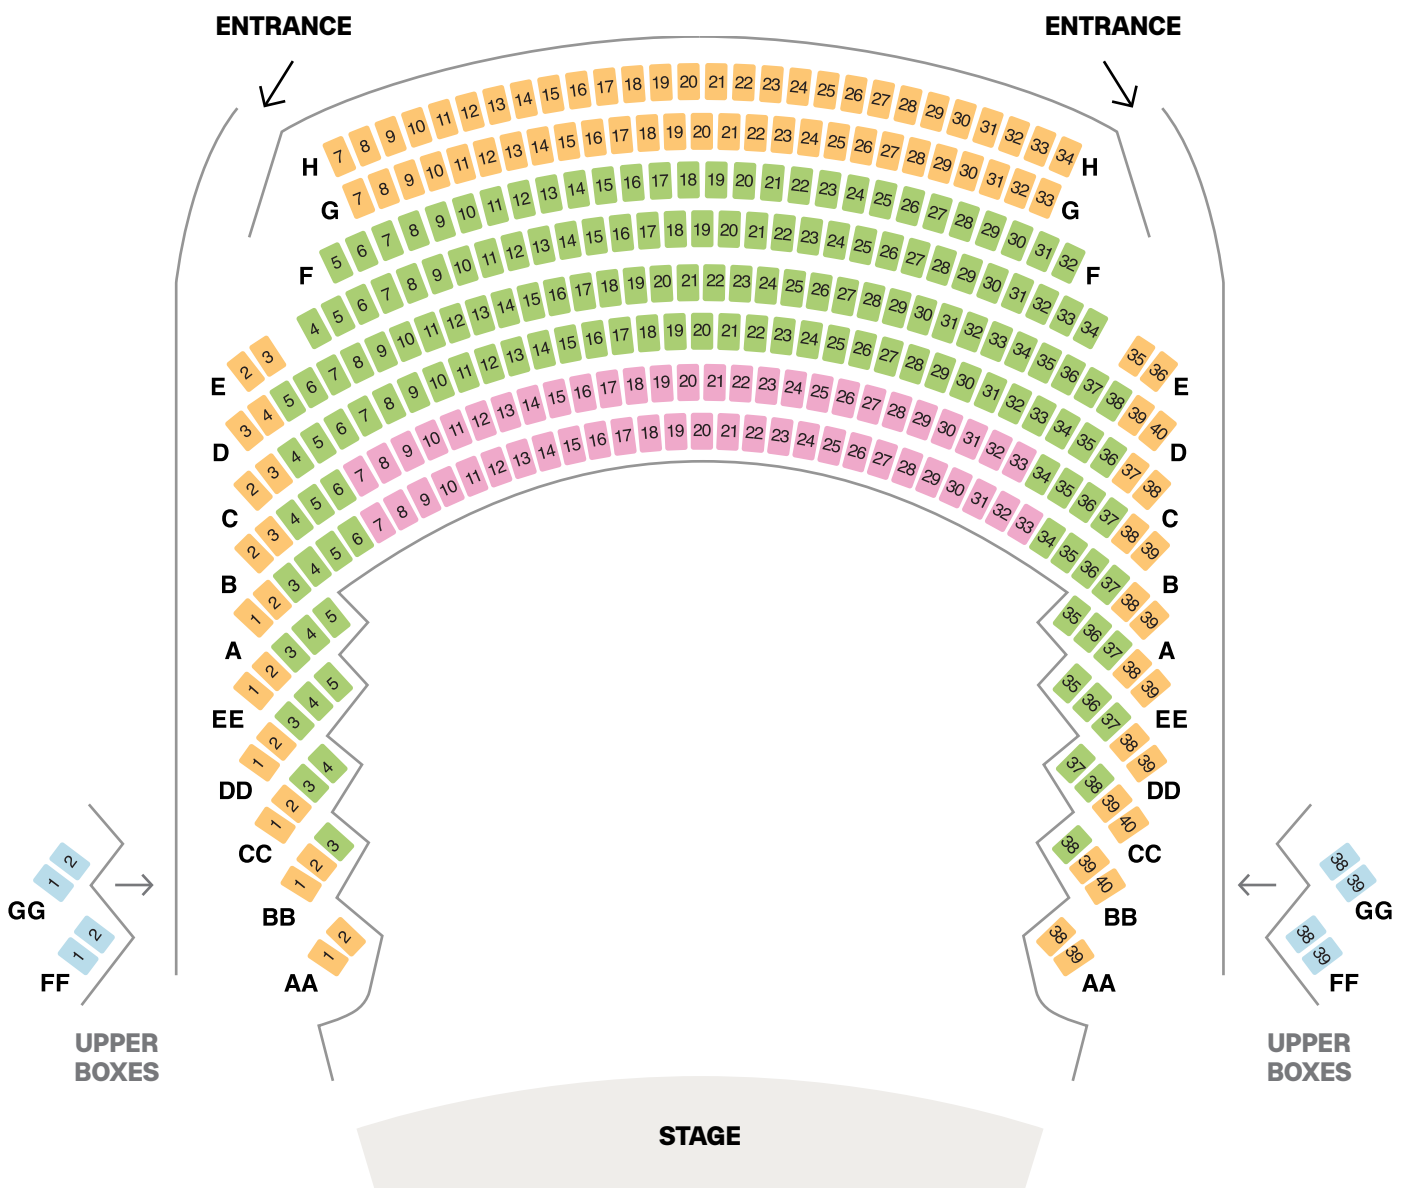

ROSLYN PACKER THEATRE DRESS CIRCLE

Roslyn Packer Theatre
SYDNEY THEATRE COMPANY

Seating Map Key

- Premium Reserve
- A-Reserve
- B Reserve
- Other Reserves

Seating charts reflect the general layout for the venue. The layout and specific seat locations may vary without notice. Reserve allocation is subject to change.

ROSLYN PACKER THEATRE STALLS

Roslyn Packer Theatre
SYDNEY THEATRE COMPANY

Seating Map Key

- Premium Reserve
- A-Reserve
- B Reserve

Seating charts reflect the general layout for the venue. The layout and specific seat locations may vary without notice. Reserve allocation is subject to change.