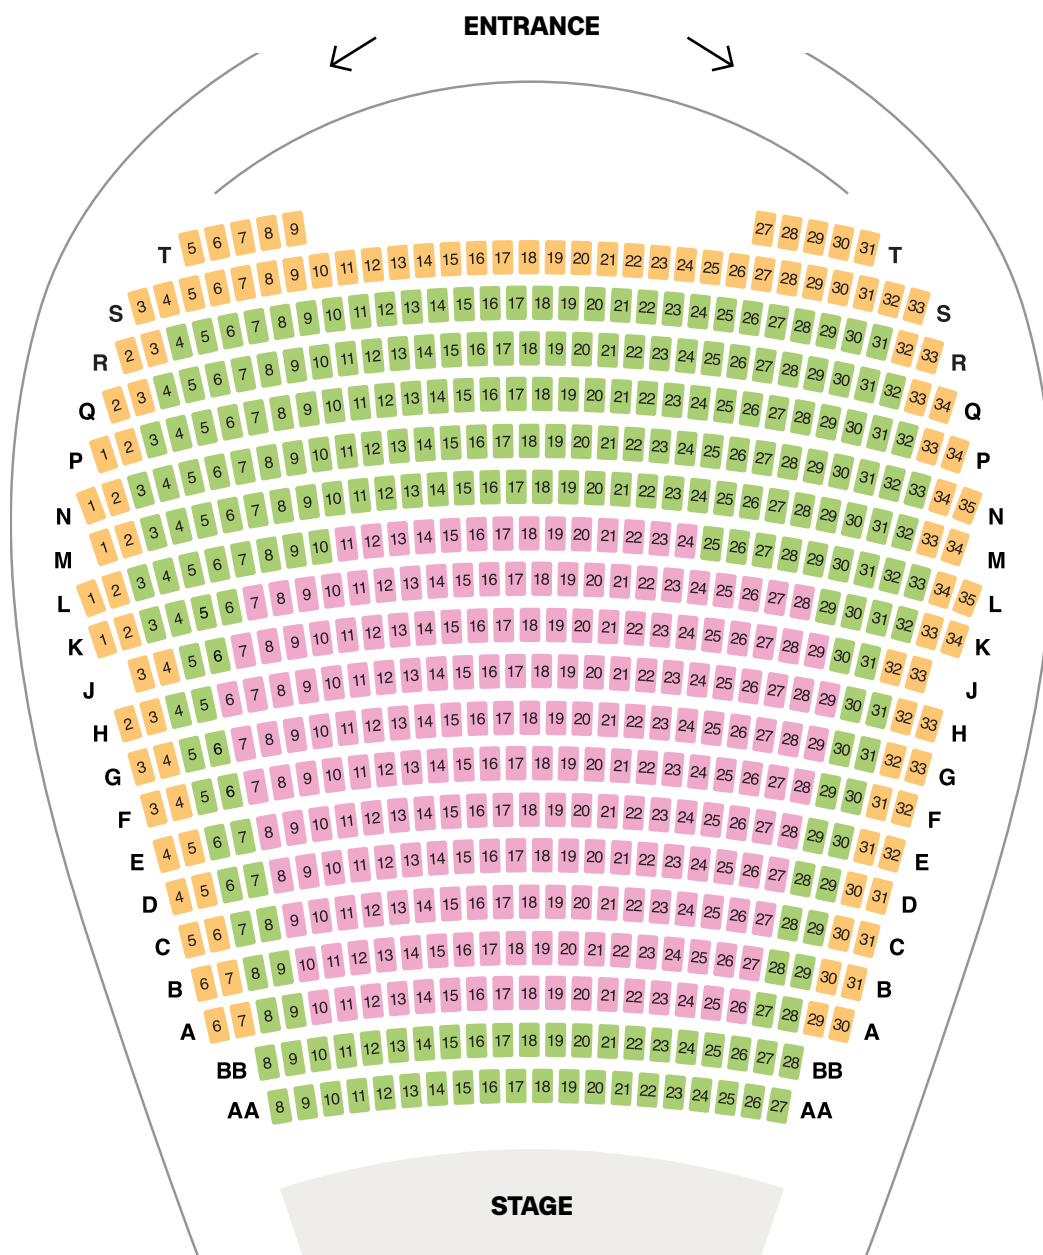

ROSLYN PACKER THEATRE DRESS CIRCLE

Roslyn Packer Theatre
SYDNEY THEATRE COMPANY

Seating Map Key

- Premium Reserve
- A-Reserve
- B Reserve
- Other Reserves

Seating charts reflect the general layout for the venue. The layout and specific seat locations may vary without notice. Reserve allocation is subject to change.

ROSLYN PACKER THEATRE STALLS

Roslyn Packer Theatre
SYDNEY THEATRE COMPANY

Seating Map Key

- Premium Reserve
- A-Reserve
- B Reserve

Seating charts reflect the general layout for the venue. The layout and specific seat locations may vary without notice. Reserve allocation is subject to change.